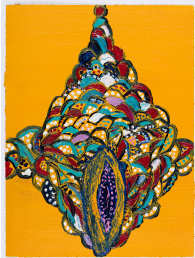

Matthew Wong (1984 - 2019)
DIVINE ORDER 2016
Acrylic on paper
12 x 9 inches
30.5 x 22.9 centimeters
CR# MW.41527