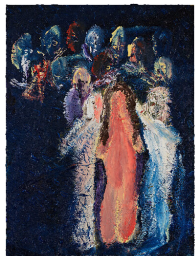

Matthew Wong (1984 - 2019)
WHISPERS 2016
Acrylic on paper
12 1/4 x 9 1/8 inches
31.1 x 23.2 centimeters
CR# MW.40806