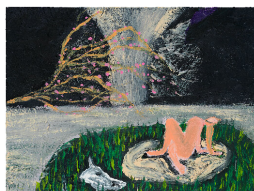

Matthew Wong (1984 - 2019)
UNTITLED 2016
Acrylic on paper
9 1/8 x 12 1/4 inches
23.2 x 31.1 centimeters
CR# MW.40954