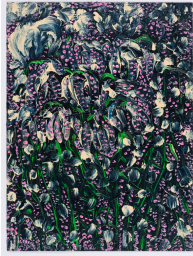

Matthew Wong (1984 - 2019)
NIGHT GARDEN 2016
Acrylic on paper
12 x 9 inches
30.5 x 22.9 centimeters
CR# MW.41540