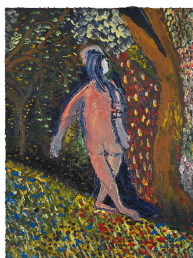

Matthew Wong (1984 - 2019)
UNTITLED 2016
Acrylic on paper
12 1/4 x 9 1/8 inches
31.1 x 23.2 centimeters
CR# MW.40793