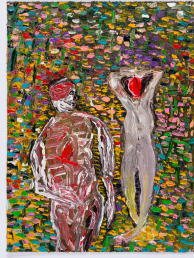

Matthew Wong (1984 - 2019)
SLEEPING ON THE GRASS
2016
Acrylic on paper
12 x 9 inches
30.5 x 22.9 centimeters
CR# MW.41545