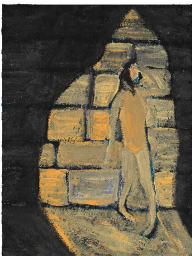

Matthew Wong (1984 - 2019)
THE WALL 2016
Acrylic on paper
12 1/4 x 9 1/8 inches
31.1 x 23.2 centimeters
CR# MW.40795