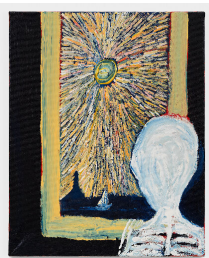

Matthew Wong (1984 - 2019)
NOSTALGIA 2016
Acrylic on canvas
20 x 16 inches
50.8 x 40.6 centimeters
CR# MW.40649