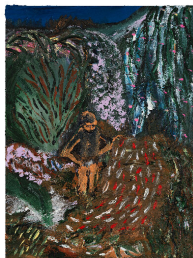

Matthew Wong (1984 - 2019)
UNTITLED 2016
Acrylic on paper
12 1/4 x 9 1/8 inches
31.1 x 23.2 centimeters
CR# MW.40808